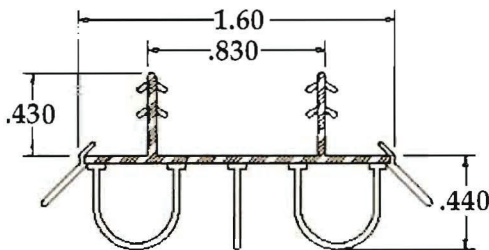

Weath'r-Stop®

Products of the Highest Quality

Profile 3709
Dual-Durometer PVC
Door Sweep

Field Tested Performance

- Ultra High Quality PVC
- Flexible to -25 Degrees F
- Dual Bulb w/Center Fin
- Dual Drip Fins
- Dual Moisture Seals for Bottom Rail
- Rigid PVC Retains Shape
- Tapered Fins Reduce Closing Friction

Versatile Installation

- Universal Fit: Steel, Fiberglass & Wood Doors
- Notched for Stile Clearance
- Extra Tough, Tear Resistant Fins
- Industry Standard 7/8" Bottom Rail Kerf Spacing

Ilpea Industries, Inc.
745 S. Gardner St.
P.O. Box 450
Scottsburg, IN 47170
Telephone: 812.752.2526
Fax: 812.752.4259
ilpeaindustries.com