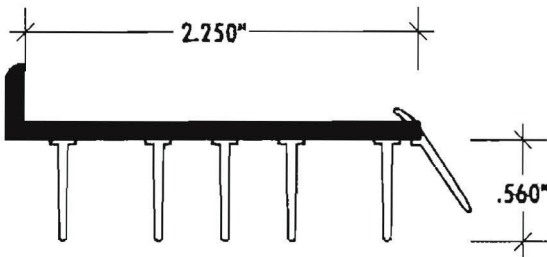

Weath'r-Stop[®]

Products of the Highest Quality

Profile 3679

The Only Door Sweep
Designed Specifically
for 2 1/4" Thick Doors

Field Tested Performance

- Sure Seal (5) Fin Design
- Flexible to -25 Degrees F
- Moisture Drip Fin
- Rigid PVC Base Retains Shape
- Extra Tough, Flexible PVC, Tear Resistant Fins

Installation Performance

- Universal Fit: Steel, Fiberglass & Wood Doors
 - Staple Mount
 - Split Resistant PVC
- Inside Door Mounting Lip

Ilpea Industries, Inc.
745 S. Gardner St.
P.O. Box 450
Scottsburg, IN 47170
Telephone: 812.752.2526
Fax: 812.752.4259
ilpeaindustries.com

Part #	Length*	Color	PCS/CTN	PCS/SKID
3679-364	36"	Bronze	50	600
3679-374	37"		50	600
3679-424	42"		50	600
3679-484	48"		50	600

*Non standard colors and lengths available.

*Bulk packaging available.