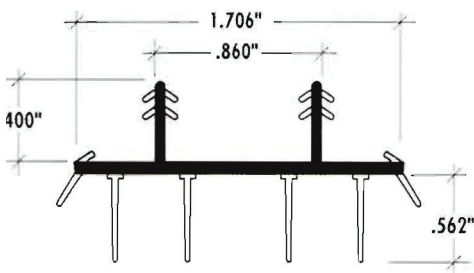

## Products of the Highest Quality

**Profile 3647**  
Dual-Durometer PVC  
Door Sweep

### Field Tested Performance

- Ultra High Quality PVC
- Flexible to -25 Degrees F
  - (4) Fin Sealing
  - Dual Drip Fins
- Dual Moisture Seals for Bottom Rail
  - Rigid PVC Retains Shape
- Tapered Fins Reduce Closing Friction
- Extra Long Fins, Larger Sealing Distance

### Versatile Installation

- Universal Fit: Steel, Fiberglass & Wood Doors
  - Notched for Stile Clearance
  - Extra Tough, Tear Resistant Fins
- Industry Standard 7/8" Bottom Rail Kerf Spacing

Ilpea Industries, Inc.  
745 S. Gardner St.  
P.O. Box 450  
Scottsburg, IN 47170  
Telephone: 812.752.2526  
Fax: 812.752.4259  
ilpeaindustries.com