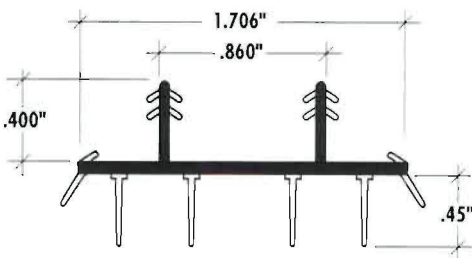

Weath'r-Stop®

Products of the Highest Quality

Profile 3628
Dual-Durometer PVC
Door Sweep

Field Tested Performance

- Ultra High Quality PVC
- Flexible to -25 Degrees F
 - (4) Fin Sealing
 - Dual Drip Fins
- Dual Moisture Seals for Bottom Rail
 - Rigid PVC Retains Shape
- Tapered Fins Reduce Closing Friction

Versatile Installation

- Universal Fit: Steel, Fiberglass & Wood Doors
 - Notched for Stile Clearance
 - Extra Tough, Tear Resistant Fins
- Industry Standard 7/8" Bottom Rail Kerf Spacing

Ilpea Industries, Inc.
745 S. Gardner St.
P.O. Box 450
Scottsburg, IN 47170
Telephone: 812.752.2526
Fax: 812.752.4259
ilpeaindustries.com

Part #	Length*	Color	PCS/CTN	PCS/SKID
3628-294	29 13/16"	Bronze	100	1200
3628-314	31 13/16"		100	1200
3628-354	35 13/16"		100	1200
3628-414	41 13/16"		100	1200

*Non standard color and lengths available.