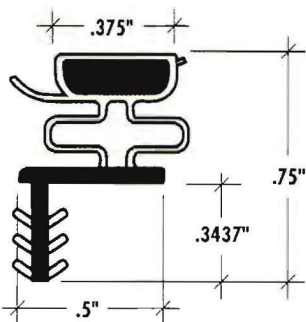

### Profile 3414

Dual-Durometer T.P.E.  
Magnetic Weatherstrip

### Versatile Installation

- Dual-Durometer T.P.E.
- Christmas Tree Barb
- Accepts Kerf Sizes from; 0.110" thru 0.138"
- "Composite" Extrusion Eliminates Staple Pull Problems

Ilpea Industries, Inc.  
745 S. Gardner St.  
P.O. Box 450  
Scottsburg, IN 47170  
Telephone: 812.752.2526  
Fax: 812.752.4259  
ilpeaindustries.com