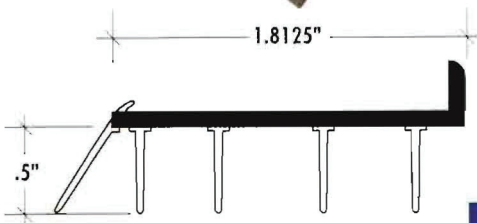

Weath'r-Stop®

Products of the Highest Quality

Profile 3401
Dual-Durometer PVC
Door Sweep

Field Tested Performance

- Ultra High Quality PVC
- Flexible to -25 Degrees F
  - Moisture Drip Fin
  - (4) Fin Air Sealing
- Exterior Moisture Fin Seal
- Rigid PVC Retains Shape

Versatile Installation

- Universal Fit: Steel, Fiberglass & Wood Doors
  - Staple Mount
  - Split Resistant PVC
- Extra Tough, Tear Resistant Fins

Ilpea Industries, Inc.
745 S. Gardner St.
P.O. Box 450
Scottsburg, IN 47170
Telephone: 812.752.2526
Fax: 812.752.4259
ilpeaindustries.com

Part #	Length*	Color	PCS/CTN	PCS/SKID
3401-321	32"	White	100	2800
3401-361	36"		100	2800
3401-371	37"		100	2800
3401-323	32"	Beige	100	2800
3401-363	36"		100	2800
3401-373	37"		100	2800
3401-324	32"	Bronze	100	2800
3401-364	36"		100	2800
3401-374	37"		100	2800

*Non standard color and lengths available.

*Bulk packaging available.