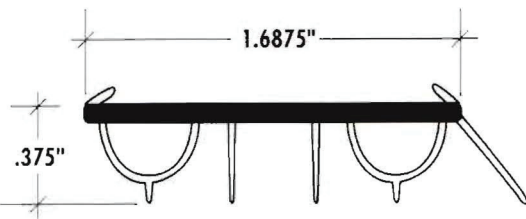

Weath'r-Stop®

Products of the Highest Quality

Profile 3237
Dual-Durometer PVC
Door Sweep

Field Tested Performance

- Ultra High Quality PVC
- Flexible to -25 Degrees F
- Dual Bulb & Fin Sealing
  - Drip Fin
- Dual Moisture Seals for Bottom Rail
- Rigid PVC Retains Shape

Versatile Installation

- Universal Fit: Steel, Fiberglass & Wood Doors
  - Staple Mount
  - Split Resistant PVC
- Extra Tough, Tear Resistant Fins & Bulbs

Ilpea Industries, Inc.
745 S. Gardner St.
P.O. Box 450
Scottsburg, IN 47170
Telephone: 812.752.2526
Fax: 812.752.4259
ilpeaindustries.com

Part #	Length*	Color	PCS/CTN	PCS/SKID
3237-324	32"	Bronze	100	1,200
3237-364	36"		100	1,200
3237-374	37"		100	1,200

*Non standard color and lengths available.

*Bulk packaging available.