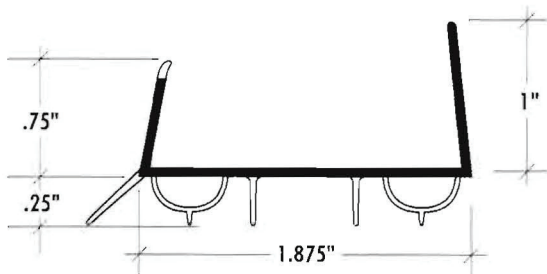

Weath'r-Stop®

Products of the Highest Quality

Profile 3210
Dual-Durometer PVC
Door Sweep

Field Tested Performance

- Ultra High Quality PVC
- Flexible to -25 Degrees F
  - Moisture Drip Fin
- Dual Bulb & Dual Fin Sealing
  - Exterior Moisture Seal
- Rigid PVC Retains Shape

Versatile Installation

- Universal Fit: Steel, Fiberglass & Wood Doors
  - Slotted Adjustment Holes
- Extra Tough, Tear Resistant Fins

Ilpea Industries, Inc.
745 S. Gardner St.
P.O. Box 450
Scottsburg, IN 47170
Telephone: 812.752.2526
Fax: 812.752.4259
ilpeaindustries.com

Part #	Length*	Color	PCS/CTN	PCS/SKID
3210-321	32"	White	50	600
3210-361	36"		50	600
3210-371	37"		50	600
3210-324	32"	Bronze	50	600
3210-364	36"		50	600
3210-374	37"		50	600

*Non standard color and lengths available.

*Bulk packaging available.