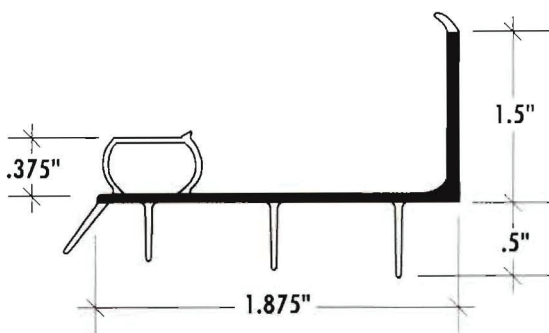

Weath'r-Stop®

Products of the Highest Quality

Profile 3184
Dual-Durometer PVC
Door Sweep

Field Tested Performance

- Ultra High Quality PVC
- Flexible to -25 Degrees F
  - Moisture Drip Fin
  - (3) Fin Air Sealing
- Sweep to Rail Bulb Moisture Seal
- Extra Thick PVC Retains Shape
- Tapered Fins Reduce Drag

Versatile Installation

- No Door Removal Required
- Universal Fit: Steel, Fiberglass & Wood Doors
  - Slotted Adjustment Holes
- Extra Tough, Tear Resistant Fins

Ilpea Industries, Inc.
745 S. Gardner St.
P.O. Box 450
Scottsburg, IN 47170
Telephone: 812.752.2526
Fax: 812.752.4259
ilpeaindustries.com

Part #	Length*	Color	PCS/CTN	PCS/SKID
3184-291	29 11/16"	White	100	1,200
3184-311	31 11/16"		100	1,200
3184-351	35 11/16"		100	1,200
3184-294	29 11/16"	Bronze	100	1,200
3184-314	31 11/16"		100	1,200
3184-354	35 11/16"		100	1,200

*Non standard color and lengths available.

*Bulk packaging available.